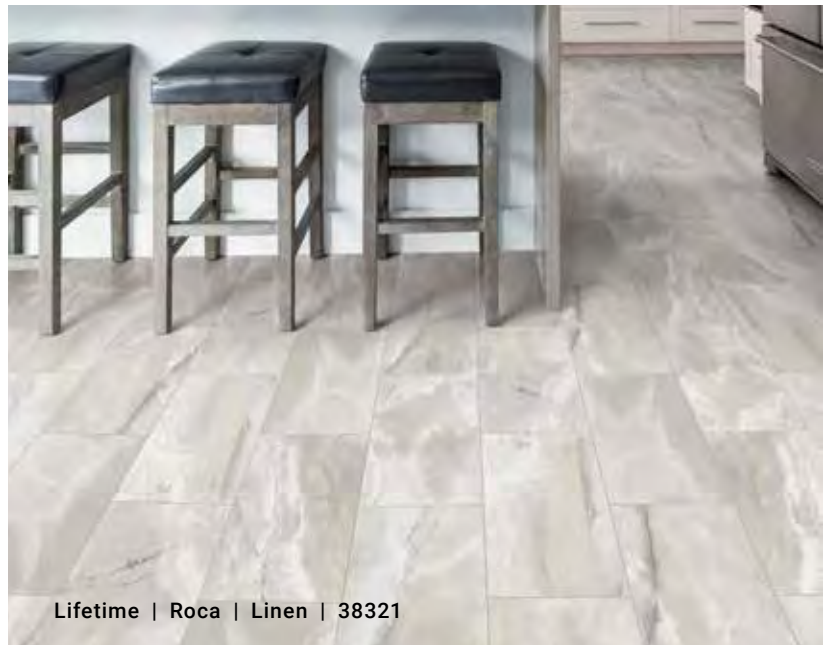

**Bowen | Silver**  
38311 12" x 24"

**Bowen | Concrete**  
38312 12" x 24"

**Roca | Linen**  
38321 9" x 18"

**Roca | Cinder**  
38322 9" x 18"

LifeTime | Roca | Linen | 38321

For more accurate color and pattern representation, we suggest you visit an authorized Tarkett dealer to view an actual product sample.