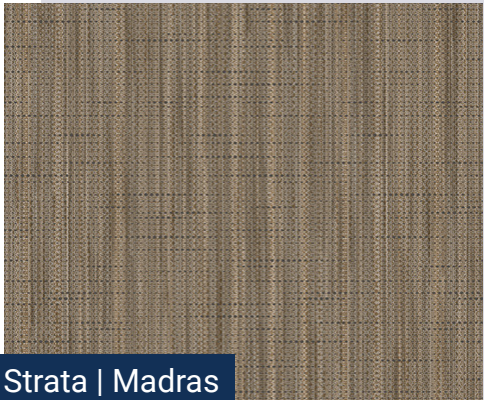

Oslo | Pewter
TK600012

Ozart | Greige
TK600312

Strata | Cashmere
TK600712

Strata | Madras
TK600722

Aria | Glacier
TK600812

Aria | Lunar
TK600822

Product Details

Width: 12'