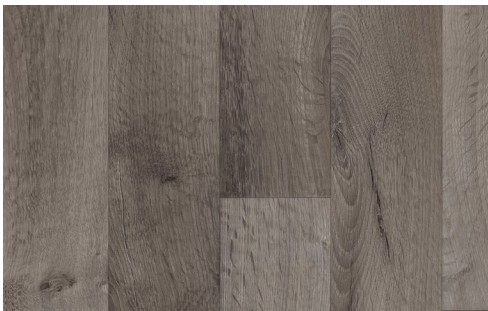

## Residential Sheet Vinyl *Stocking Program*

Carrara | Alabaster  
TK210412

Canyon Slate | Cloud  
TK210312

Canyon Slate | Zinc  
TK210322

Berkshires Oak | Mist  
TK211112

Hutchison | Powder  
TK211112